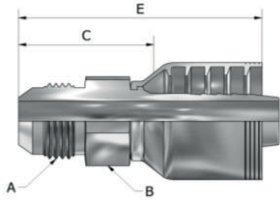

DC402 SERIES(Male JIC 37°)

USE

PART NUMBER	Products Description								
	Hose In-Dia	Thread UNF	Nipple Hex		Tail-Growth		Overall length		
			MM	Inch	MM	Inch	MM	Inch	
			B		C		E		
DC402-09-06	3/8	9/16-18	19.0	0.75	35.0	1.38	58.8	2.31	
DC402-12-06	3/8	3/4-16	22.2	0.87	33.5	1.32	57.3	2.26	
DC402-12-08	1/2	3/4-16	22.2	0.87	37.6	1.48	67.9	2.67	
DC402-14-06	3/8	7/8-14	23.8	0.94	36.0	1.42	59.8	2.35	
DC402-14-08	1/2	7/8-14	23.8	0.94	36.0	1.42	66.4	2.61	
DC402-14-10	5/8	7/8-14	23.8	0.94	43.1	1.70	74.6	2.94	
DC402-17-08	1/2	1-1/16-12	28.6	1.12	45.4	1.79	75.8	2.98	
DC402-17-10	5/8	1-1/16-12	28.6	1.12	46.9	1.85	78.4	3.09	
DC402-17-12	3/4	1-1/16-12	28.6	1.12	44.6	1.76	81.0	3.19	
DC402-21-12	3/4	1-5/16-12	35.0	1.38	46.4	1.83	82.8	3.26	
DC402-21-16	1"	1-5/16-12	35.0	1.38	50.2	1.98	94.1	3.70	
DC402-26-16	1"	1-5/8-12	47.6	1.87	52.0	2.05	95.9	3.78	
DC402-26-20	1-1/4	1-5/8-12	47.6	1.87	55.1	2.17	97.6	3.84	
DC402-30-24	1-1/2	1-7/8-12	50.8	2.00	53.9	2.12	109.1	4.30	